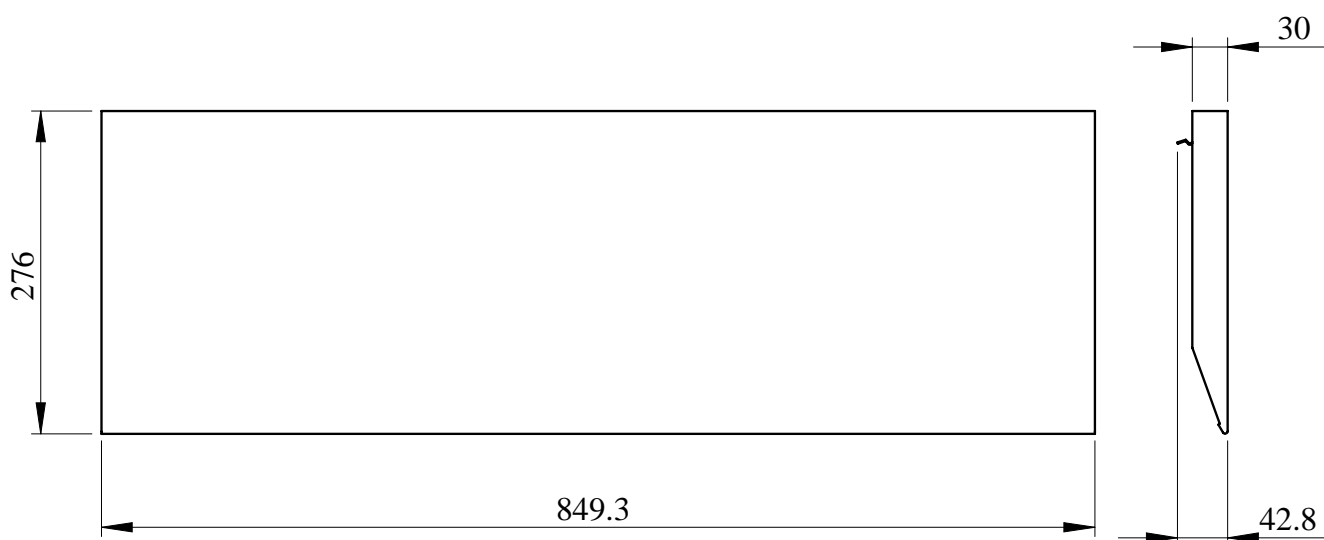

### Dopunske informacije

Installation description	Slobodnostojeći orman - širina 850 mm
Količina po setu	Set od 1
Visina	45 mm
Širina	850 mm
Dubina	280 mm
Masa proizvoda	4 kg
Završna obrada	Mat Teksturom
Materijal	Obrađena metalna ploča
Tretman zaštite	Elektroforeza i vruće polimerizovan poliesterski epoksi prah
Boja	Bela (RAL 9003)

### Pakovanje

Unit Type of Package 1	PCE
Number of Units in Package 1	1
Package 1 Height	9,0 cm
Package 1 Width	29,0 cm
Package 1 Length	92,0 cm
Package 1 Weight	3,8 kg
Unit Type of Package 2	P12
Number of Units in Package 2	10
Package 2 Height	56,0 cm

Package 2 Width	80,0 cm
Package 2 Length	120,0 cm
Package 2 Weight	55,0 kg

Dimenzije

---

- All dimensions are approximate and are in mm.
- Also see technical documentation.

Preporučene zamene