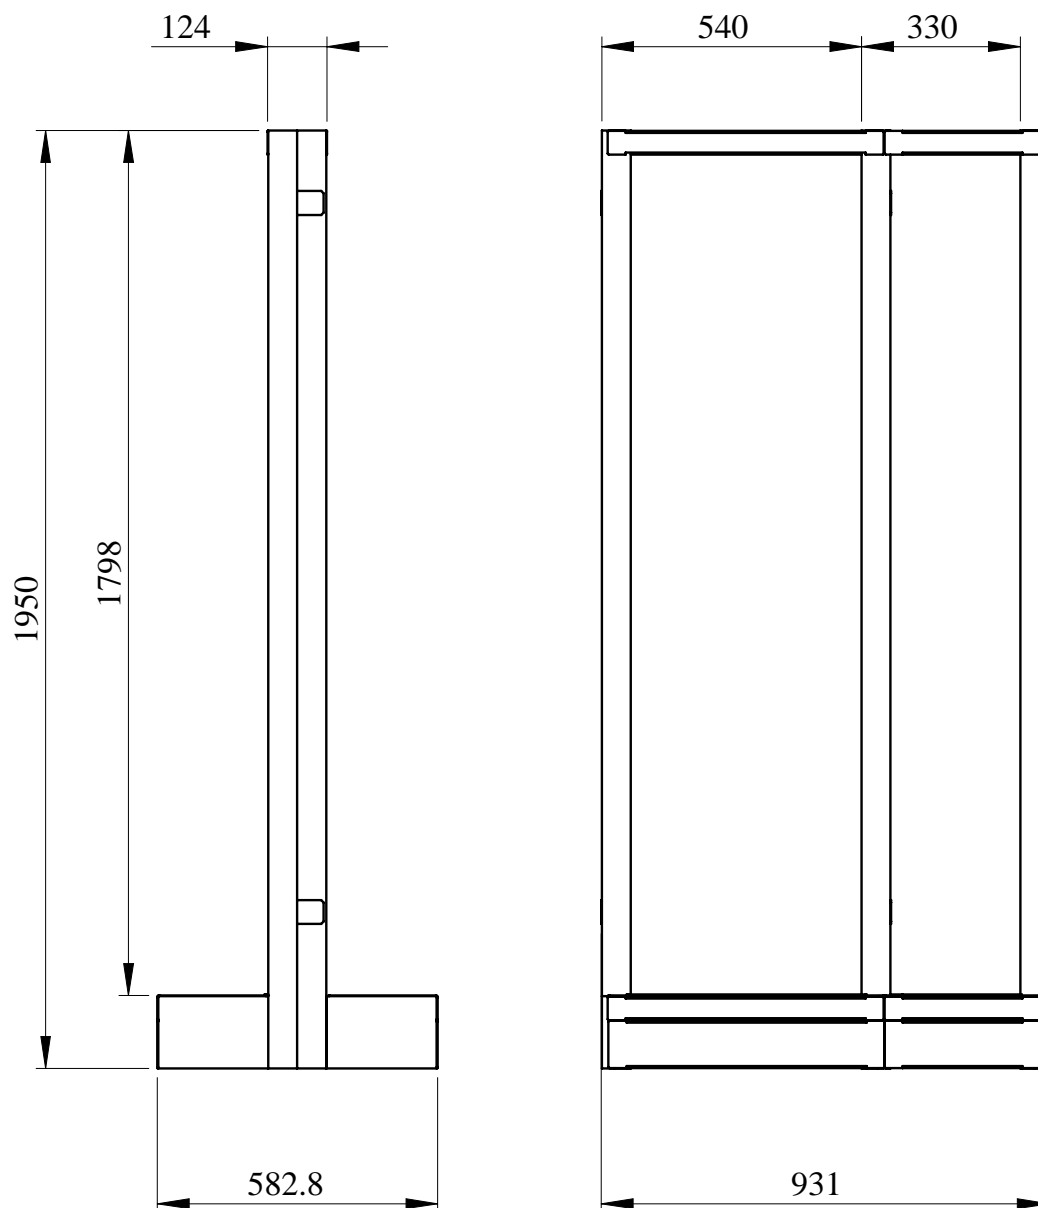

### Dopunske informacije

Installation description	Slobodnostojeći orman - širina 600 mm
Količina po setu	Set od 1
Visina	150 mm
Širina	600 mm
Masa proizvoda	4,78 kg
Boja	Antracit siva (RAL 7016)

### Pakovanje

Unit Type of Package 1	PCE
Number of Units in Package 1	1
Package 1 Height	3,5 cm
Package 1 Width	23,0 cm
Package 1 Length	58,0 cm
Package 1 Weight	4,85 kg
Unit Type of Package 2	P12
Number of Units in Package 2	120
Package 2 Height	86,0 cm
Package 2 Width	80,0 cm
Package 2 Length	120,0 cm
Package 2 Weight	593,0 kg

Dimenzije

- All dimensions are approximate and are in mm.
- Also see technical documentation.

Preporučene zamene