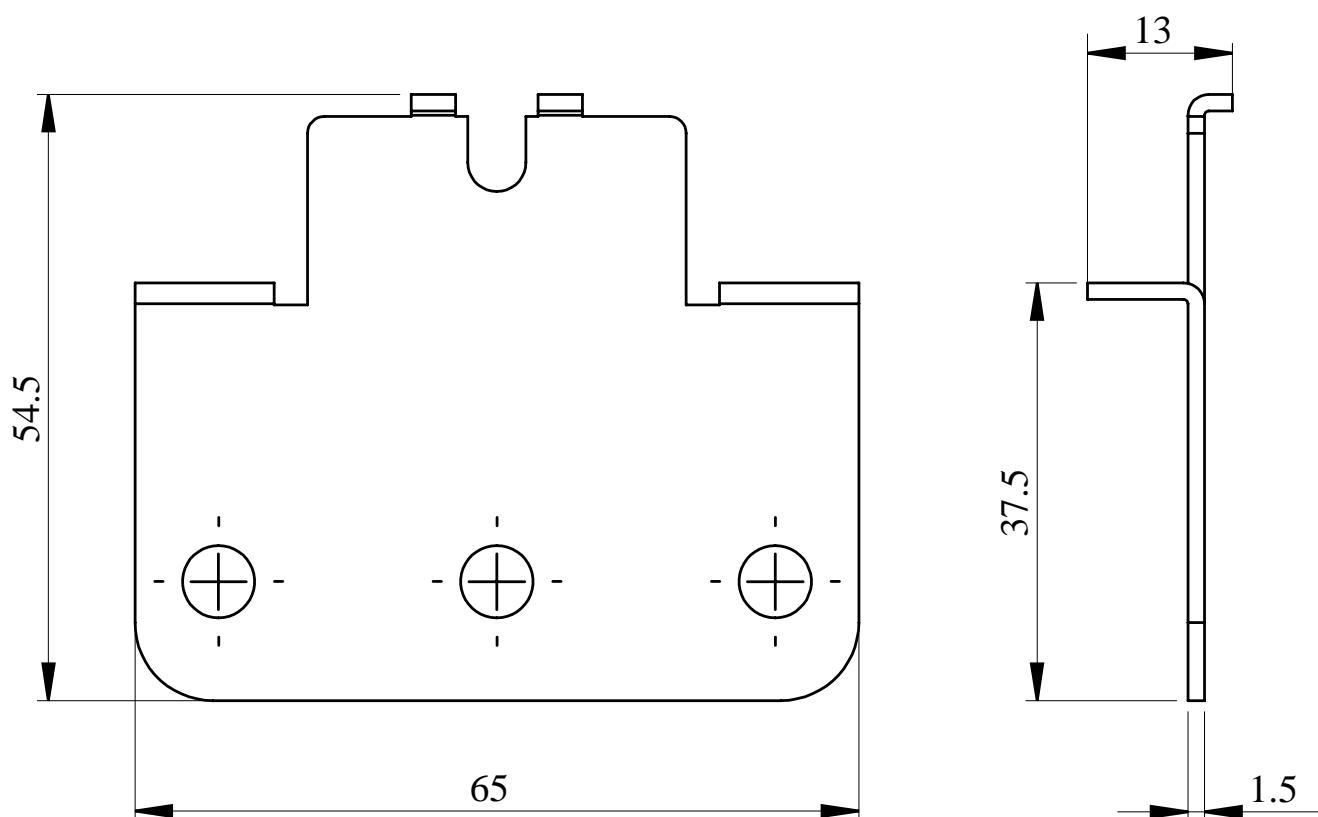

### Pakovanje

Unit Type of Package 1	PCE
Number of Units in Package 1	1
Package 1 Height	4,000 cm
Package 1 Width	7,000 cm
Package 1 Length	7,500 cm
Package 1 Weight	380,000 g
Unit Type of Package 2	S02
Number of Units in Package 2	20
Package 2 Height	15,000 cm
Package 2 Width	30,000 cm

Dimenzije

- All dimensions are approximate and are in mm.
- Also see technical documentation.

Preporučene zamene