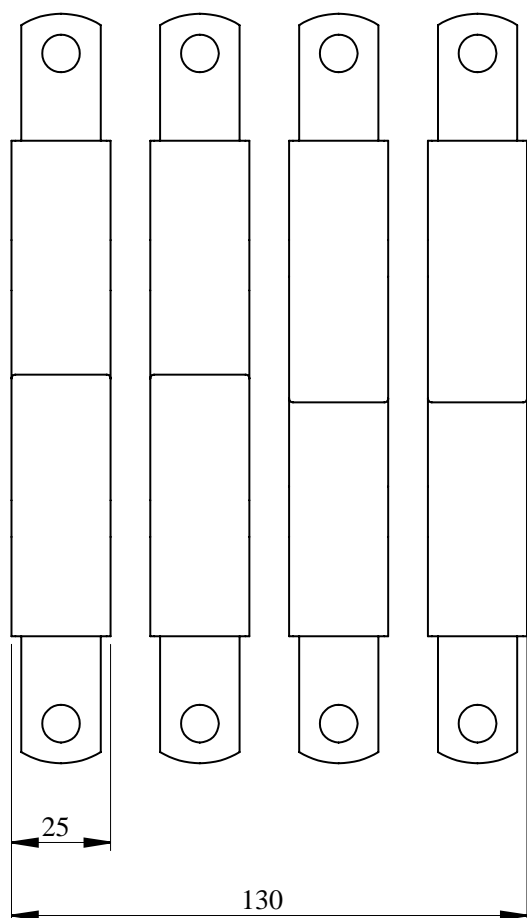

Package 2 Height	28,0 cm
Package 2 Width	80,0 cm
Package 2 Length	120,0 cm
Package 2 Weight	48,5 kg

Dimenzije

- All dimensions are approximate and are in mm.
- Also see technical documentation.

Preporučene zamene