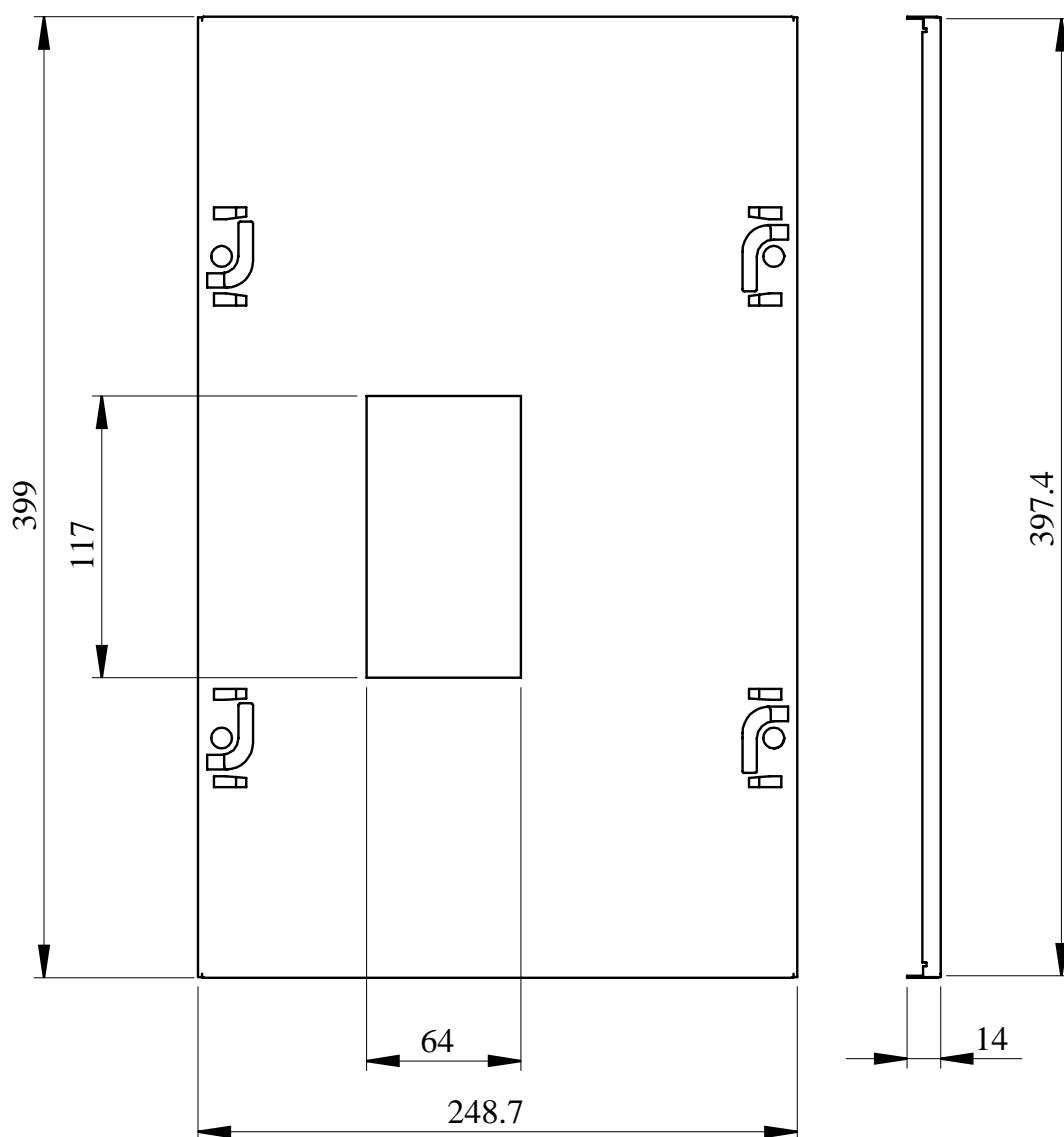

Dimenzije

- All dimensions are approximate and are in mm.
- Also see technical documentation.

Preporučene zamene