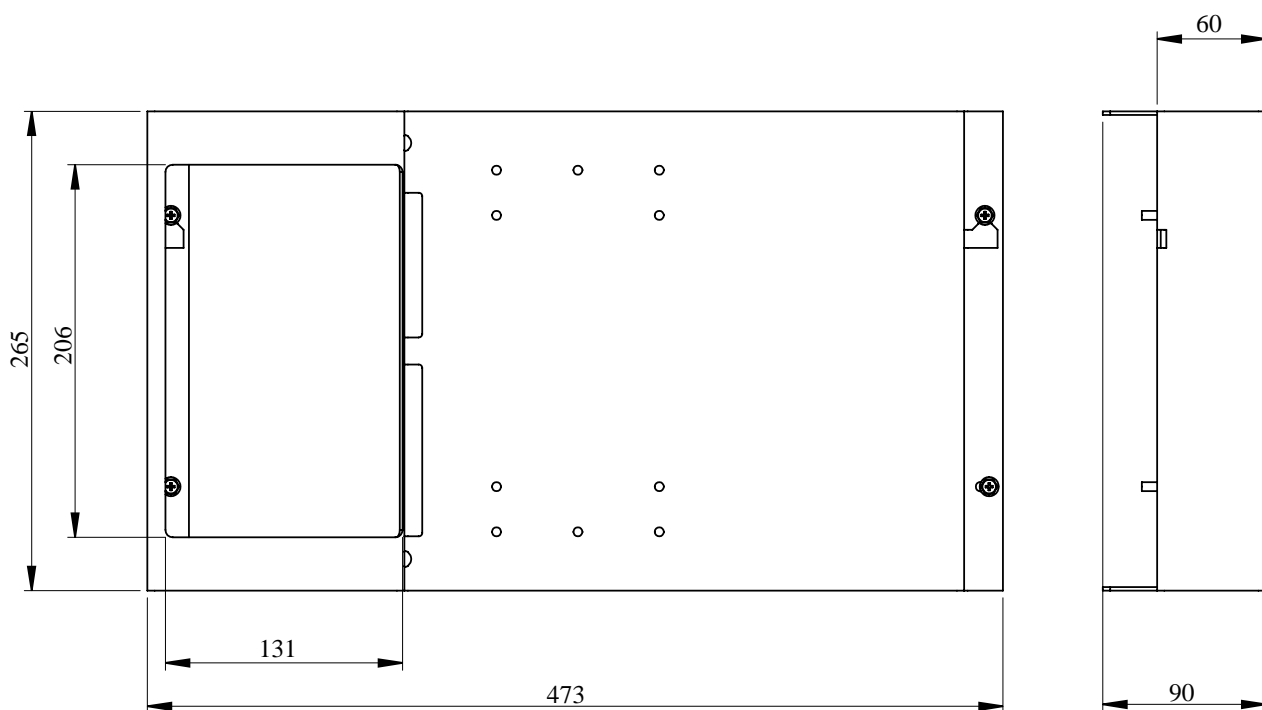

<b>Boja</b>	Bela (RAL 9003)
-------------	-----------------

<b>Širina</b>	600 mm
---------------	--------

<b>Visina</b>	300 mm
---------------	--------

<b>Masa proizvoda</b>	2,64 kg
-----------------------	---------

## Pakovanje

Unit Type of Package 1	PCE
Number of Units in Package 1	1
Package 1 Height	8,5 cm
Package 1 Width	26,5 cm
Package 1 Length	47,5 cm
Package 1 Weight	2,57 kg
Unit Type of Package 2	S04
Number of Units in Package 2	5
Package 2 Height	30,0 cm
Package 2 Width	40,0 cm
Package 2 Length	60,0 cm
Package 2 Weight	13,696 kg
Unit Type of Package 3	P12
Number of Units in Package 3	60
Package 3 Height	103,0 cm
Package 3 Width	80,0 cm
Package 3 Length	120,0 cm
Package 3 Weight	176,352 kg

Dimenzije

---

- All dimensions are approximate and are in mm.  
- Also see technical documentation.

Preporučene zamene